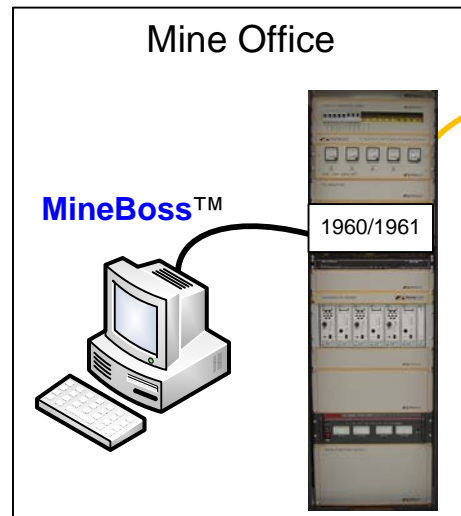

Tracking Boss

Sample Tracking Boss System Diagram

PBE 320/4800 Baud Communications

Mine Portal

4 Pair / 2 Conductor
Copper Wire

Fiber Optic Communications

Mine Portal

Fiber Optic Cable

VHF/UHF Leaky Feeder Communications

Mine Portal

Leaky Feeder Cable

TB	LF Terminator Box	
Model 1983	Tag Reader w/ 005-0411-002 or 005-0412-002 Board	
Model 1983	Tag Reader w/ 005-0513-002 Fiber Optic Board	
Model 1981(VHF) or 1982 (UHF)	Tag Reader w/ 005-0511-003 or 005-0512-003 RF Adapter	