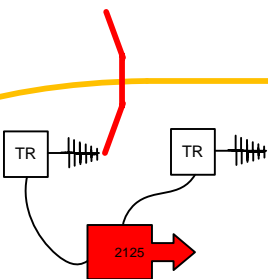

Tracking Boss

Sample Tracking Boss System Diagram

PBE 320/4800 Baud Communications

Mine Portal

4 Pair / 2 Conductor
Copper Wire

Fiber Optic Communications

Mine Portal

Fiber Optic Cable

VHF/UHF Leaky Feeder Communications

Mine Portal

Leaky Feeder Cable

TB	LF Terminator Box	
Model 1983	Tag Reader w/ 005-0411-002 or 005-0412-002 Board	
Model 1983	Tag Reader w/ 005-0513-002 Fiber Optic Board	
Model 1981(VHF) or 1982 (UHF)	Tag Reader w/ 005-0511-003 or 005-0512-003 RF Adapter	

Leaky Feeder Head End