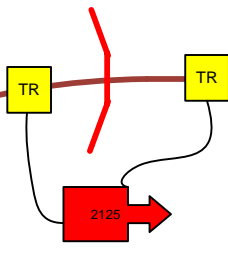

Tracking Boss

Sample Tracking Boss System Diagram

PBE 320/4800 Baud Communications

Mine Portal

4 Pair / 2 Conductor
Copper Wire

Fiber Optic Communications

Mine Portal

Fiber Optic Cable

VHF/UHF Leaky Feeder Communications

Mine Portal

Leaky Feeder Cable

TB	LF Terminator Box	
Model 1983	Tag Reader w/ 005-0411-002 or 005-0412-002 Board	
Model 1983	Tag Reader w/ 005-0513-002 Fiber Optic Board	
Model 1981(VHF) or 1982 (UHF)	Tag Reader w/ 005-0511-003 or 005-0512-003 RF Adapter	

Leaky Feeder Head End